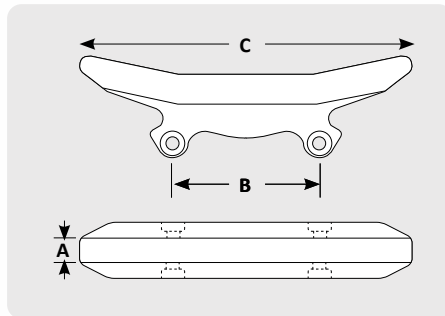

RVSLW300R

RVSLW300L

Lower Vertical Shrouds

Series	LH	RH	Weight	A	B	Base	Rubber Bolt Seat	T-Nut Lock	Bolt
200	RVSLW200L	RVSLW200R	95.1 lbs	2.00"	9.13"	RVS7B	RVS1BL	RVS7LP	RVS1B
250	RVSLW250L	RVSLW250R	102.5 lbs	2.50"	9.13"				
300	RVSLW300L	RVSLW300R	214 lbs	3.00"	11.82"	RVS9B	RVWSBL	RVWSLP10	RVWSB2
350	RVSLW350L	RVSLW350R	266.8 lbs	3.50"	12.82"				
550	RVSLW550L	RVSLW550R	342 lbs	5.50"	13.72"				

RVJ9J9600

RVJ1250800L

Black Cat Hammerless Protectors for Caterpillar® Applications

Part #	Description	Pin	Converter	Weight	A	B	C
RVJ9J9600	Side Protectors - Hammerless	RVJ350PS	RVJ350C	52.0 lbs	1.30"	10.00"	22.82"
RVJ1U0740		RVC450PS	RVC450C	48.3 lbs	2.09"	11.50"	23.54"
RVJ1250800L		RVC500P	RVC500C	147.1 lbs	2.64"	23.63"	33.81"
RVJ1250800R		RVC500P	RVC500C	147.1 lbs	2.64"	23.63"	33.81"

9J9600

Black Cat Sidebar Protectors for Caterpillar® Applications

Part #	Description	Pin	Retainer	Weight	A	B	C	Shear Block
1358246	Side Protectors - Pin On	1359292	1140359	24.0 lbs	1.13"	9.38"	18.19"	-
3295958		2755982	1320999	39.1 lbs	1.30"	7.87"	19.19"	3302174
1122489		1122490	1320999	40.0 lbs	1.24"	7.94"	17.13"	3302174
3263407		1320998	1320999	37.4 lbs	1.50"	7.87"	19.38"	3302174
9J9600		9J8442	1140359	44.5 lbs	1.37"	10.00"	22.69"	-
1662877		1320998	1320999	40.5 lbs	1.56"	7.88"	18.13"	3302174
1122494		1320998	1320999	77.3 lbs	1.63"	20.56"	37.00"	-
3295955		1321008	1320999	44.1 lbs	2.13"	7.87"	19.40"	3302174
1U0740		1U0739	8E5559	55.6 lbs	2.13"	11.50"	23.81"	-
1U0740HD		1U0739	8E5559	67.2 lbs	2.13"	11.50"	23.81"	-
3295957		3572689	1320999	71.4 lbs	2.55"	11.81"	26.09"	-
1250800		8E4708	4T4707	121.6 lbs	2.75"	23.63"	40.00"	-