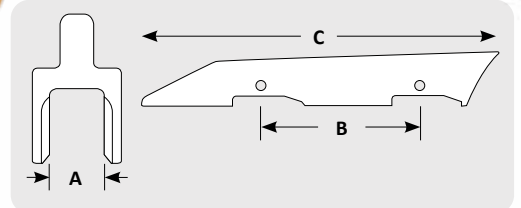

9J9600

Black Cat Sidebar Protectors for Caterpillar® Applications

Part #	Description	Pin	Retainer	Weight	A	B	C	Shear Block
1358246	Side Protectors - Pin On	1359292	1140359	24.0 lbs	1.13"	9.38"	18.19"	-
3295958		2755982	1320999	39.1 lbs	1.30"	7.87"	19.19"	3302174
1122489		1122490	1320999	40.0 lbs	1.24"	7.94"	17.13"	3302174
3263407		1320998	1320999	37.4 lbs	1.50"	7.87"	19.38"	3302174
9J9600		9J8442	1140359	44.5 lbs	1.37"	10.00"	22.69"	-
1662877		1320998	1320999	40.5 lbs	1.56"	7.88"	18.13"	3302174
1122494		1320998	1320999	77.3 lbs	1.63"	20.56"	37.00"	-
3295955		1321008	1320999	44.1 lbs	2.13"	7.87"	19.40"	3302174
1U0740		1U0739	8E5559	55.6 lbs	2.13"	11.50"	23.81"	-
1U0740HD		1U0739	8E5559	67.2 lbs	2.13"	11.50"	23.81"	-
3295957		3572689	1320999	71.4 lbs	2.55"	11.81"	26.09"	-
1250800		8E4708	4T4707	121.6 lbs	2.75"	23.63"	40.00"	-

* Weld in adapter plates are available for all Cat sidebar protectors

VS40

VS450

Black Cat Sidebar Protectors for Hensley® Applications

Part #	Description	Pin	Retainer	Weight	A	B	C
VS40	Side Protectors - Bolt On	1X4-1/2 Plow Bolt	Cone nut	48.0 lbs	1.57"	7.20"	17.33"
VS50		1X5 Plow Bolt	Cone nut	85.1 lbs	2.00"	9.09"	21.62"
VS450	Side Protectors - Pin On	VSP2-SL	VSR3-SL	43.7 lbs	N/A	13.50"	30.34"
VS500		VSP3-SL	VSR3-SL	67.5 lbs	N/A	16.00"	32.88"
VS550		VSP3-SL	VSR3-SL	86.6 lbs	N/A	17.13"	35.75"
VS450EXT	Side Protectors - Pin On Extension	VSP2-SL	VSR3-SL	27.3 lbs	-	N/A	21.04"
VSMWN	Side Protectors - Mount	N/A	N/A	4.7 lbs	N/A	-	-
VSM100WN		N/A	N/A	11.4 lbs	1.06"	-	-
VSM125WN		N/A	N/A	11.1 lbs	1.31"	-	-
VSM150WN		N/A	N/A	12.9 lbs	1.56"	-	-
VSM175WN		N/A	N/A	12.1 lbs	1.84"	-	-
VSM200WN		N/A	N/A	11.1 lbs	2.06"	-	-
VSM250WN		N/A	N/A	13.2 lbs	2.56"	-	-