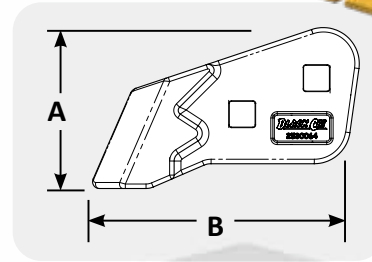

Corner Guard Protectors

Part #	Description	Model	Fits to corner	Weight	A	B
253 0060/61	Corner Protectors - Bolt On RH/LH	916-962	6I8310/11	20.5 lbs	8.31"	12.25"
253 0062/63		938-966	8E5300/O1	27.5 lbs	8.19"	13.38"
173 5426/27		960-980	8E5310/11	30.2 lbs	8.75"	13.0"
253 0064/65				38.9 lbs	8.94"	15.00"
173 5428/29		966-988	6I8249/50	35.8 lbs	9.25"	14.5"
253 0066/67				69.6 lbs	10.38"	17.50"

Generic Weld on Sidebar Protection

Part #	Weight	A	B	C	D
SLS20	4.6 lbs	11.8"	0.82"	1.85"	0.98"
SLS25	5.9 lbs	11.8"	1.02"	2.04"	1.06"
SLS32	8.8 lbs	11.8"	1.29"	2.75"	1.45"
SLS40	12.1 lbs	11.8"	1.61"	3.14"	1.65"

www.blackcatwearparts.com sales@blackcatwearparts.com Toll Free: 1.800.661.6666 T: 780.465.6666 F: 780.465.9595

Caterpillar® and other identities and/or trademarks referred to in this publication are the registered marks of the entities noted herein. The use of any trademarks of others than Black Cat Wear Parts Ltd. are solely and exclusively for identification, informational, comparative, and descriptive purposes. Black Cat Wear Parts Ltd. is not affiliated with any owner of such registered marks and does not make, use, or sell any products manufactured by any such entity identified in this publication.