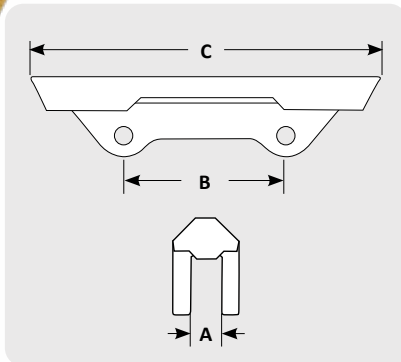

* Weld in adapter plates are available for all Cat sidebar protectors

VS40

VS450

Black Cat Sidebar Protectors for Hensley® Applications

Part #	Description	Pin	Retainer	Weight	A	B	C
VS40	Side Protectors - Bolt On	1X4-1/2 Plow Bolt	Cone nut	48.0 lbs	1.57"	7.20"	17.33"
VS50		1X5 Plow Bolt	Cone nut	85.1 lbs	2.00"	9.09"	21.62"
VS450	Side Protectors - Pin On	VSP2-SL	VSR3-SL	43.7 lbs	N/A	13.50"	30.34"
VS500		VSP3-SL	VSR3-SL	67.5 lbs	N/A	16.00"	32.88"
VS550		VSP3-SL	VSR3-SL	86.6 lbs	N/A	17.13"	35.75"
VS450EXT	Side Protectors - Pin On Extension	VSP2-SL	VSR3-SL	27.3 lbs	-	N/A	21.04"
VSMWN	Side Protectors - Mount	N/A	N/A	4.7 lbs	N/A	-	-
VSM100WN		N/A	N/A	11.4 lbs	1.06"	-	-
VSM125WN		N/A	N/A	11.1 lbs	1.31"	-	-
VSM150WN		N/A	N/A	12.9 lbs	1.56"	-	-
VSM175WN		N/A	N/A	12.1 lbs	1.84"	-	-
VSM200WN		N/A	N/A	11.1 lbs	2.06"	-	-
VSM250WN		N/A	N/A	13.2 lbs	2.56"	-	-

4277013611

T380110

Black Cat Sidebar Protectors for Deere® and Komatsu® Applications

Part #	Description	Pin	Retainer	Weight	A	B	C
T210715	Side Protectors - Bolt On - 844	1-1/4x4 Hex bolt	Nut	89.6 lbs	1.12"	14.96"	32.20"
T380110	Side Protectors - Bolt On - 824	1-1/4x4-1/2 Hex bolt	Nut	41.4 lbs	1.12"	5.22"	17.91"
4277013611	Side Protectors - Bolt On - PC600/700	1957871360	N/A	66.2 lbs	2.00"	11.81"	25.39"