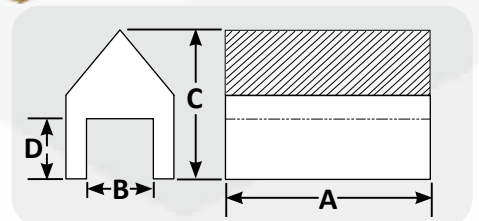

www.blackcatwearparts.com sales@blackcatwearparts.com Toll Free: 1.800.661.6666 T: 780.465.6666 F: 780.465.9595

Caterpillar® and other identities and/or trademarks referred to in this publication are the registered marks of the entities noted herein. The use of any trademarks of others than Black Cat Wear Parts Ltd. are solely and exclusively for identification, informational, comparative, and descriptive purposes. Black Cat Wear Parts Ltd. is not affiliated with any owner of such registered marks and does not make, use, or sell any products manufactured by any such entity identified in this publication.