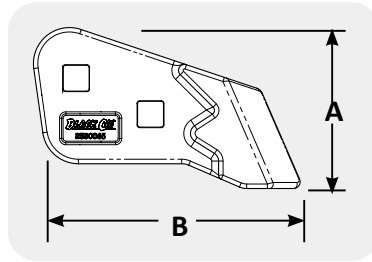

Corner Guard Protectors

Part #	Description	Model	Fits to corner	Weight	A	B
253 0060/61	Corner Protectors - Bolt On RH/LH	916-962	6I8310/11	20.5 lbs	8.31"	12.25"
253 0062/63		938-966	8E5300/O1	27.5 lbs	8.19"	13.38"
173 5426/27		960-980	8E5310/11	30.2 lbs	8.75"	13.0"
253 0064/65				38.9 lbs	8.94"	15.00"
173 5428/29		966-988	6I8249/50	35.8 lbs	9.25"	14.5"
253 0066/67				69.6 lbs	10.38"	17.50"

Generic Weld on Sidebar Protection

Part #	Weight	A	B	C	D
SLS20	4.6 lbs	11.8"	0.82"	1.85"	0.98"
SLS25	5.9 lbs	11.8"	1.02"	2.04"	1.06"
SLS32	8.8 lbs	11.8"	1.29"	2.75"	1.45"
SLS40	12.1 lbs	11.8"	1.61"	3.14"	1.65"

www.blackcatwearparts.com sales@blackcatwearparts.com Toll Free: 1.800.661.6666 T: 780.465.6666 F: 780.465.9595

Caterpillar® and other identities and/or trademarks referred to in this publication are the registered marks of the entities noted herein. The use of any trademarks of others than Black Cat Wear Parts Ltd. are solely and exclusively for identification, informational, comparative, and descriptive purposes. Black Cat Wear Parts Ltd. is not affiliated with any owner of such registered marks and does not make, use, or sell any products manufactured by any such entity identified in this publication.