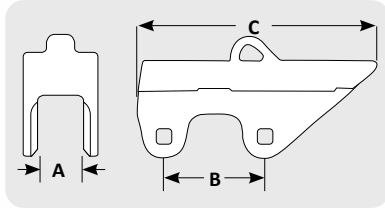

9J9600

Black Cat Sidebar Protectors for Caterpillar® Applications

Part #	Description	Pin	Retainer	Weight	A	B	C	Shear Block
1358246	Side Protectors - Pin On	1359292	1140359	24.0 lbs	1.13"	9.38"	18.19"	-
3295958		2755982	1320999	39.1 lbs	1.30"	7.87"	19.19"	3302174
1122489		1122490	1320999	40.0 lbs	1.24"	7.94"	17.13"	3302174
3263407		1320998	1320999	37.4 lbs	1.50"	7.87"	19.38"	3302174
9J9600		9J8442	1140359	44.5 lbs	1.37"	10.00"	22.69"	-
1662877		1320998	1320999	40.5 lbs	1.56"	7.88"	18.13"	3302174
1122494		1320998	1320999	77.3 lbs	1.63"	20.56"	37.00"	-
3295955		1321008	1320999	44.1 lbs	2.13"	7.87"	19.40"	3302174
1U0740		1U0739	8E5559	55.6 lbs	2.13"	11.50"	23.81"	-
1U0740HD		1U0739	8E5559	67.2 lbs	2.13"	11.50"	23.81"	-
3295957		3572689	1320999	71.4 lbs	2.55"	11.81"	26.09"	-
1250800		8E4708	4T4707	121.6 lbs	2.75"	23.63"	40.00"	-

* Weld in adapter plates are available for all Cat sidebar protectors

VS40

VS450

Black Cat Sidebar Protectors for Hensley® Applications

Part #	Description	Pin	Retainer	Weight	A	B	C
VS40	Side Protectors - Bolt On	1X4-1/2 Plow Bolt	Cone nut	48.0 lbs	1.57"	7.20"	17.33"
VS50		1X5 Plow Bolt	Cone nut	85.1 lbs	2.00"	9.09"	21.62"
VS450	Side Protectors - Pin On	VSP2-SL	VSR3-SL	43.7 lbs	N/A	13.50"	30.34"
VS500		VSP3-SL	VSR3-SL	67.5 lbs	N/A	16.00"	32.88"
VS550		VSP3-SL	VSR3-SL	86.6 lbs	N/A	17.13"	35.75"
VS450EXT	Side Protectors - Pin On Extension	VSP2-SL	VSR3-SL	27.3 lbs	-	N/A	21.04"
VSMWN	Side Protectors - Mount	N/A	N/A	4.7 lbs	N/A	-	-
VSM100WN		N/A	N/A	11.4 lbs	1.06"	-	-
VSM125WN		N/A	N/A	11.1 lbs	1.31"	-	-
VSM150WN		N/A	N/A	12.9 lbs	1.56"	-	-
VSM175WN		N/A	N/A	12.1 lbs	1.84"	-	-
VSM200WN		N/A	N/A	11.1 lbs	2.06"	-	-
VSM250WN		N/A	N/A	13.2 lbs	2.56"	-	-