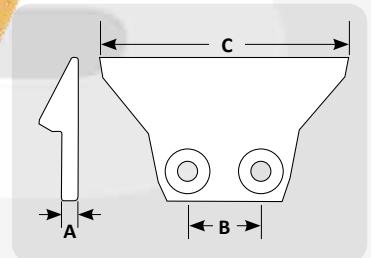

* Weld in adapter plates are available for all Cat sidebar protectors

VS40

VS450

Black Cat Sidebar Protectors for Hensley® Applications

Part #	Description	Pin	Retainer	Weight	A	B	C
VS40	Side Protectors - Bolt On	1X4-1/2 Plow Bolt	Cone nut	48.0 lbs	1.57"	7.20"	17.33"
VS50		1X5 Plow Bolt	Cone nut	85.1 lbs	2.00"	9.09"	21.62"
VS450	Side Protectors - Pin On	VSP2-SL	VSR3-SL	43.7 lbs	N/A	13.50"	30.34"
VS500		VSP3-SL	VSR3-SL	67.5 lbs	N/A	16.00"	32.88"
VS550		VSP3-SL	VSR3-SL	86.6 lbs	N/A	17.13"	35.75"
VS450EXT	Side Protectors - Pin On Extension	VSP2-SL	VSR3-SL	27.3 lbs	-	N/A	21.04"
VSMWN	Side Protectors - Mount	N/A	N/A	4.7 lbs	N/A	-	-
VSM100WN		N/A	N/A	11.4 lbs	1.06"	-	-
VSM125WN		N/A	N/A	11.1 lbs	1.31"	-	-
VSM150WN		N/A	N/A	12.9 lbs	1.56"	-	-
VSM175WN		N/A	N/A	12.1 lbs	1.84"	-	-
VSM200WN		N/A	N/A	11.1 lbs	2.06"	-	-
VSM250WN		N/A	N/A	13.2 lbs	2.56"	-	-

4277013611

T380110

Black Cat Sidebar Protectors for Deere® and Komatsu® Applications

Part #	Description	Pin	Retainer	Weight	A	B	C
T210715	Side Protectors - Bolt On - 844	1-1/4x4 Hex bolt	Nut	89.6 lbs	1.12"	14.96"	32.20"
T380110	Side Protectors - Bolt On - 824	1-1/4x4-1/2 Hex bolt	Nut	41.4 lbs	1.12"	5.22"	17.91"
4277013611	Side Protectors - Bolt On - PC600/700	1957871360	N/A	66.2 lbs	2.00"	11.81"	25.39"