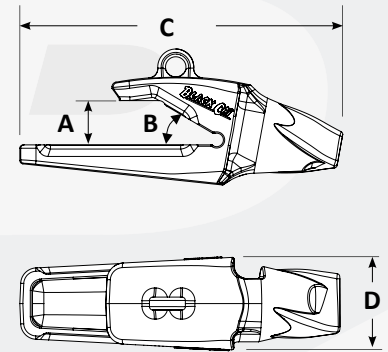

Super V[®]

for Applications on ESCO[®] Replacement

Super V[®] Adapters

Part Number	Weight	A	B	C	D	Pin
833-V13	2.1 lbs	0.63"	30.0°	5.75"	1.91"	V17PN
8842-V13	3.0 lbs	1.00"	23.0°	6.68"	1.89"	
833-V17	3.7 lbs	0.75"	30.0°	6.89"	2.19"	
8842-V17	5.3 lbs	1.00"	23.0°	8.58"	2.11"	
833-V19	7.5 lbs	1.00"-1.25"	30.0°	8.86"	2.95"	V23PN
5854-V19	7.5 lbs	1.00"	30.0°	10.27"	2.84"	
5849-V23	12.6 lbs	1.25"	30.0°	11.50"	3.53"	V29PN
5849-V29	17.4 lbs	1.25"	30.0°	12.61"	3.50"	
5850-V29	16.8 lbs	1.50"	30.0°	12.61"	3.50"	
5855-V33	24.6 lbs	1.50"	30.0°	14.17"	3.99"	V33PN
850-V39	42.1 lbs	1.50"	30.0°	16.50"	4.13"	V39PN
5856-V39	33.8 lbs	2.00"	30.0°	15.80"	4.44"	V43PN
5856-V43	48.6 lbs	2.00"	30.0°	17.15"	5.27"	
5857-V51	61.6 lbs	2.50"	30.0°	18.77"	5.42"	V51PN
5857A-V59	76.9 lbs	2.50"	30.0°	20.30"	6.11"	V59PN
3858A-V61	118.6 lbs	2.75"	30.0°	24.77"	5.94"	V61PN
5898-V61	120.5 lbs	3.25"	30.0°	25.05"	6.05"	