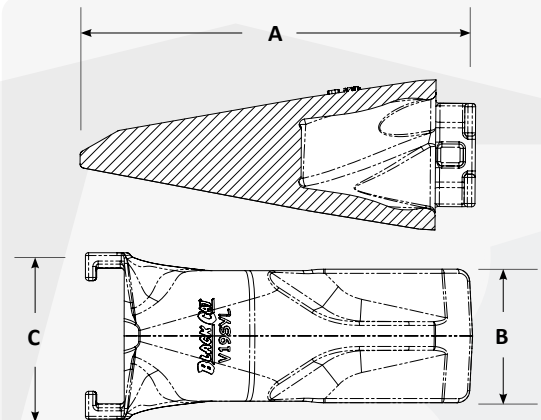

www.blackcatwearparts.com sales@blackcatwearparts.com Toll Free: 1.800.661.6666 T: 780.465.6666 F: 780.465.9595

Black Cat Wear Parts Ltd. produces after market replacement products designed to work with specific third party wear part systems. Reference to ESCO, Super V, SV2 and other third party trademarks referred to in this publication are for informational, comparative, and descriptive purposes only. Black Cat Wear Parts Ltd. does not claim any ownership in or license to use any third party trademarks referred to in this publication and is not affiliated with, nor does it make, use or sell any products manufactured by any owner of such trademarks.

227.0723