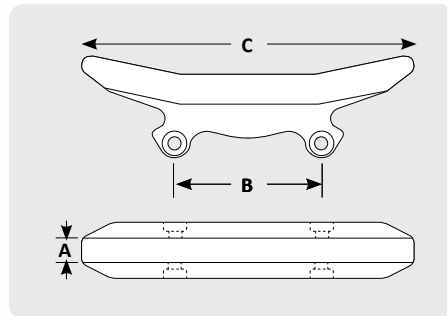

RVSLW300R

RVSLW300L

Lower Vertical Shrouds

Series	LH	RH	Weight	A	B	Base	Rubber Bolt Seat	T-Nut Lock	Bolt
200	RVSLW200L	RVSLW200R	95.1 lbs	2.00"	9.13"	RVS7B	RVS1BL	RVS7LP	RVS1B
250	RVSLW250L	RVSLW250R	102.5 lbs	2.50"	9.13"				
300	RVSLW300L	RVSLW300R	214 lbs	3.00"	11.82"	RVS9B	RVWSBL	RVWSP10	RVWSB2
350	RVSLW350L	RVSLW350R	266.8 lbs	3.50"	12.82"				
550	RVSLW550L	RVSLW550R	342 lbs	5.50"	13.72"				

RVJ9J9600

RVJ1250800L

Black Cat Hammerless Protectors for Caterpillar® Applications

Part #	Description	Pin	Converter	Weight	A	B	C
RVJ9J9600	Side Protectors - Hammerless	RVJ350PS	RVJ350C	52.0 lbs	1.30"	10.00"	22.82"
RVJ1U0740		RVC450PS	RVC450C	48.3 lbs	2.09"	11.50"	23.54"
RVJ1250800L		RVC500P	RVC500C	147.1 lbs	2.64"	23.63"	33.81"
RVJ1250800R		RVC500P	RVC500C	147.1 lbs	2.64"	23.63"	33.81"

9J9600

Black Cat Sidebar Protectors for Caterpillar® Applications

Part #	Description	Pin	Retainer	Weight	A	B	C	Shear Block
1358246	Side Protectors - Pin On	1359292	1140359	24.0 lbs	1.13"	9.38"	18.19"	-
3295958		2755982	1320999	39.1 lbs	1.30"	7.87"	19.19"	3302174
1122489		1122490	1320999	40.0 lbs	1.24"	7.94"	17.13"	3302174
3263407		1320998	1320999	37.4 lbs	1.50"	7.87"	19.38"	3302174
9J9600		9J8442	1140359	44.5 lbs	1.37"	10.00"	22.69"	-
1662877		1320998	1320999	40.5 lbs	1.56"	7.88"	18.13"	3302174
1122494		1320998	1320999	77.3 lbs	1.63"	20.56"	37.00"	-
3295955		1321008	1320999	44.1 lbs	2.13"	7.87"	19.40"	3302174
1U0740		1U0739	8E5559	55.6 lbs	2.13"	11.50"	23.81"	-
1U0740HD		1U0739	8E5559	67.2 lbs	2.13"	11.50"	23.81"	-
3295957		3572689	1320999	71.4 lbs	2.55"	11.81"	26.09"	-
1250800		8E4708	4T4707	121.6 lbs	2.75"	23.63"	40.00"	-