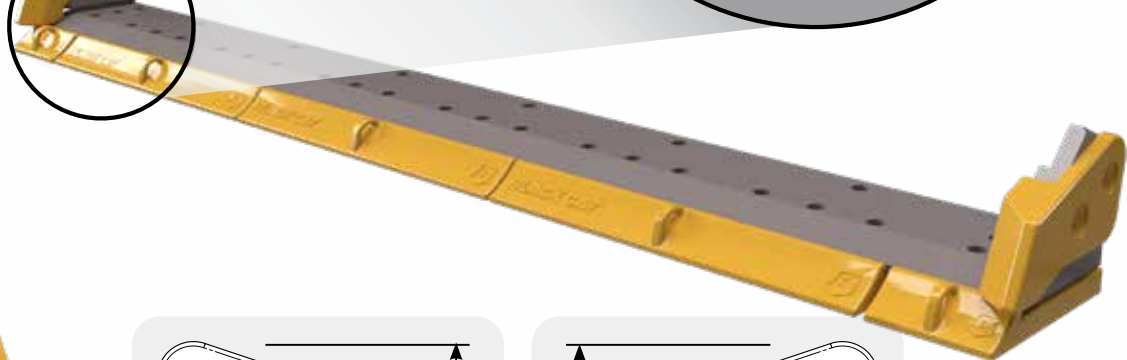

Corner Guard Protectors

Part #	Description	Model	Fits to corner	Weight	A	B
253 0060/61	Corner Protectors - Bolt On RH/LH	916-962	6I8310/11	20.5 lbs	8.31"	12.25"
253 0062/63		938-966	8E5300/O1	27.5 lbs	8.19"	13.38"
173 5426/27		960-980	8E5310/11	30.2 lbs	8.75"	13.0"
253 0064/65				38.9 lbs	8.94"	15.00"
173 5428/29		966-988	6I8249/50	35.8 lbs	9.25"	14.5"
253 0066/67				69.6 lbs	10.38"	17.50"

Generic Weld on Sidebar Protection

Part #	Weight	A	B	C	D
SLS20	4.6 lbs	11.8"	0.82"	1.85"	0.98"
SLS25	5.9 lbs	11.8"	1.02"	2.04"	1.06"
SLS32	8.8 lbs	11.8"	1.29"	2.75"	1.45"
SLS40	12.1 lbs	11.8"	1.61"	3.14"	1.65"

www.blackcatwearparts.com sales@blackcatwearparts.com Toll Free: 1.800.661.6666 T: 780.465.6666 F: 780.465.9595

Caterpillar® and other identities and/or trademarks referred to in this publication are the registered marks of the entities noted herein. The use of any trademarks of others than Black Cat Wear Parts Ltd. are solely and exclusively for identification, informational, comparative, and descriptive purposes. Black Cat Wear Parts Ltd. is not affiliated with any owner of such registered marks and does not make, use, or sell any products manufactured by any such entity identified in this publication.