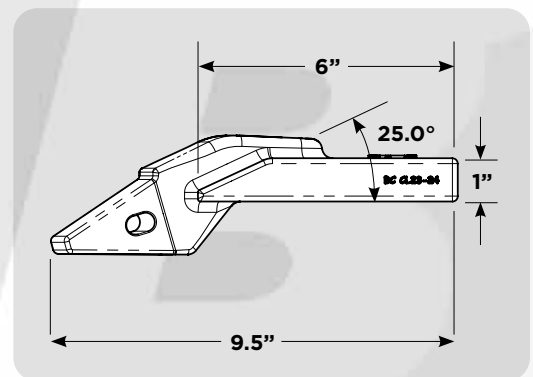

H&L® Backhoe Lips

with Integrated 23 Series Adapters

Available in 3 Sizes

- 12" with 3 Adapters
- 18" with 4 Adapters
- 24" with 5 Adapters

Bucket Width	Part Number	No. of Adapters	Weight	A	B
12 Inch	CL23-12	3	27.5 lbs	12.625"	10.688"
18 Inch	CL23-18	4	38.0 lbs	18.500"	15.625"
24 Inch	CL23-24	5	52.0 lbs	24.500"	22.313"