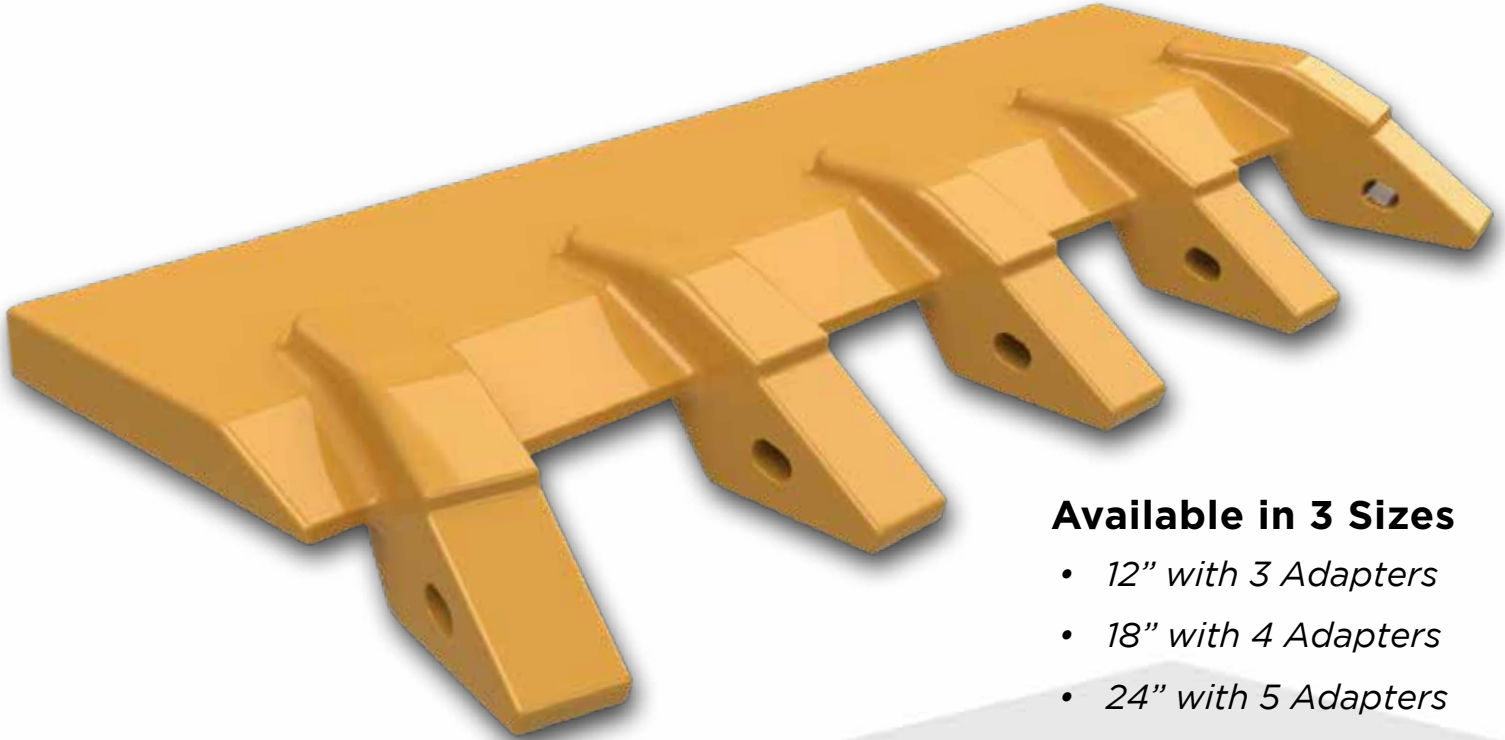

H&L® Backhoe Lips

with Integrated 23 Series Adapters

Available in 3 Sizes

- 12" with 3 Adapters
- 18" with 4 Adapters
- 24" with 5 Adapters

Bucket Width	Part Number	No. of Adapters	Weight	A	B
12 Inch	CL23-12	3	27.5 lbs	12.625"	10.688"
18 Inch	CL23-18	4	38.0 lbs	18.500"	15.625"
24 Inch	CL23-24	5	52.0 lbs	24.500"	22.313"