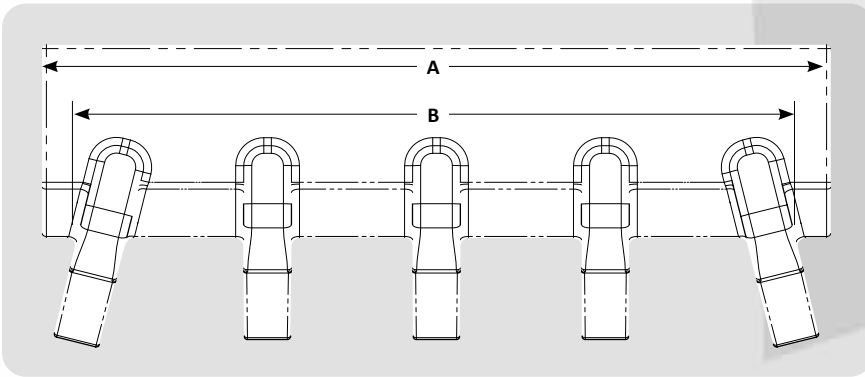

H&L® Backhoe Lips

with Integrated 23 Series Adapters

Available in 3 Sizes

- 12" with 3 Adapters
- 18" with 4 Adapters
- 24" with 5 Adapters

Bucket Width	Part Number	No. of Adapters	Weight	A	B
12 Inch	CL23-12	3	27.5 lbs	12.625"	10.688"
18 Inch	CL23-18	4	38.0 lbs	18.500"	15.625"
24 Inch	CL23-24	5	52.0 lbs	24.500"	22.313"