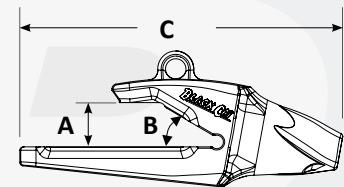

Super V[®]

for Applications on ESCO[®] Replacement

Super V[®] Adapters

Part Number	Weight	A	B	C	D	Pin
833-V13	2.1 lbs	0.63"	30.0°	5.75"	1.91"	V17PN
833-V17	3.7 lbs	0.75"	30.0°	6.89"	2.19"	
8842-V17	5.3 lbs	1.00"	23.0°	8.58"	2.11"	
833-V19	7.5 lbs	1.00"-1.25"	30.0°	8.86"	2.95"	V23PN
5854-V19	7.5 lbs	1.00"	30.0°	10.27"	2.84"	
5849-V23	12.6 lbs	1.25"	30.0°	11.50"	3.53"	
5849-V29	17.4 lbs	1.25"	30.0°	12.61"	3.50"	V29PN
5850-V29	16.8 lbs	1.60"	30.0°	12.61"	3.50"	
5855-V33	24.6 lbs	1.50"	30.0°	14.17"	3.99"	V33PN
5856-V39	33.8 lbs	2.00"	30.0°	15.80"	4.44"	V39PN
850-V39	42.1 lbs	1.50"	30.0°	16.50"	4.13"	V39PN
5856-V43	48.6 lbs	2.00"	30.0°	17.15"	5.27"	V43PN
5857-V51	61.6 lbs	2.50"	30.0°	18.77"	5.42"	V51PN
5898-V61	120.5 lbs	3.25"	30.0°	25.05"	6.05"	V61PN