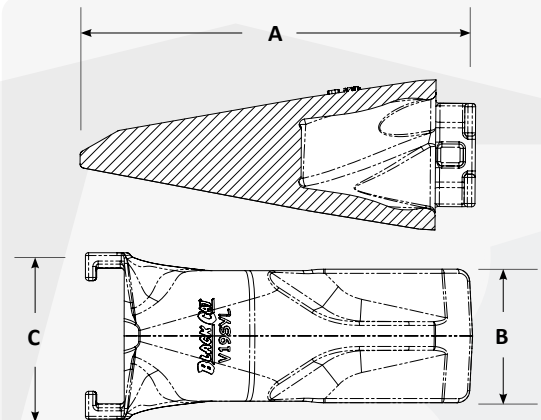

www.blackcatwearparts.com sales@blackcatwearparts.com Toll Free: 1.800.661.6666 T: 780.465.6666 F: 780.465.9595

Esco®, Super V®, SV2® and other identities and/or trademarks referred to in this publication are the registered marks of the entities noted herein. The use of any trademarks of others than Black Cat Wear Parts Ltd. are solely and exclusively for identification, informational, comparative, and descriptive purposes. Black Cat Wear Parts Ltd. is not affiliated with any owner of such registered marks and does not make, use, or sell any products manufactured by any such entity identified in this publication.