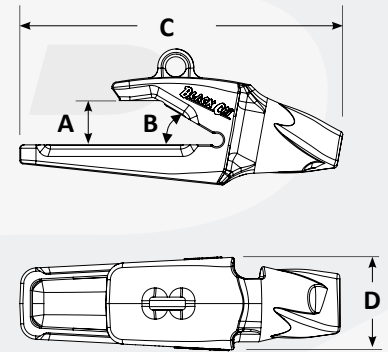

Super V[®]

for Applications on ESCO[®] Replacement

Super V[®] Adapters

Part Number	Weight	A	B	C	D	Pin
833-V13	2.1 lbs	0.63"	30.0°	5.75"	1.91"	V17PN
833-V17	3.7 lbs	0.75"	30.0°	6.89"	2.19"	
8842-V17	5.3 lbs	1.00"	23.0°	8.58"	2.11"	
833-V19	7.5 lbs	1.00"-1.25"	30.0°	8.86"	2.95"	V23PN
5854-V19	7.5 lbs	1.00"	30.0°	10.27"	2.84"	
5849-V23	12.6 lbs	1.25"	30.0°	11.50"	3.53"	
5849-V29	17.4 lbs	1.25"	30.0°	12.61"	3.50"	V29PN
5850-V29	16.8 lbs	1.60"	30.0°	12.61"	3.50"	
5855-V33	24.6 lbs	1.50"	30.0°	14.17"	3.99"	V33PN
5856-V39	33.8 lbs	2.00"	30.0°	15.80"	4.44"	V39PN
850-V39	42.1 lbs	1.50"	30.0°	16.50"	4.13"	V39PN
5856-V43	48.6 lbs	2.00"	30.0°	17.15"	5.27"	V43PN
5857-V51	61.6 lbs	2.50"	30.0°	18.77"	5.42"	V51PN
5898-V61	120.5 lbs	3.25"	30.0°	25.05"	6.05"	V61PN