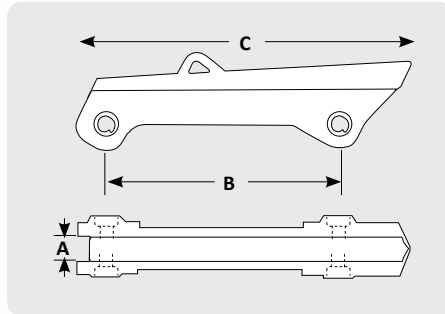

RVJ9J9600

Black Cat Hammerless Protectors for Caterpillar® Applications

Part #	Description	Pin	Converter	Weight	A	B	C
RVJ9J9600	Side Protectors - Hammerless	RVJ350PS	RVJ350C	52.0 lbs	1.30"	10.00"	22.82"
RVJ1U0740		RVC450PS	RVC450C	48.3 lbs	2.09"	11.50"	23.54"
RVJ1250800L		RVC500P	RVC500C	147.1 lbs	2.64"	23.63"	33.81"
RVJ1250800R		RVC500P	RVC500C	147.1 lbs	2.64"	23.63"	33.81"

Black Cat Sidebar Protectors for Caterpillar® Applications

Part #	Description	Pin	Retainer	Weight	A	B	C	Shear Block
1358246	Side Protectors - Pin On	1359292	1140359	24.0 lbs	1.13"	9.38"	18.19"	-
3295958		2755982	1320999	39.1 lbs	1.30"	7.87"	19.19"	3302174
1122489		1122490	1320999	40.0 lbs	1.24"	7.94"	17.13"	3302174
3263407		1320998	1320999	37.4 lbs	1.50"	7.87"	19.38"	3302174
9J9600		9J8442	1140359	44.5 lbs	1.37"	10.00"	22.69"	-
1662877		1320998	1320999	40.5 lbs	1.56"	7.88"	18.13"	3302174
1122494		1320998	1320999	77.3 lbs	1.63"	20.56"	37.00"	-
3295955		1321008	1320999	44.1 lbs	2.13"	7.87"	19.40"	3302174
1U0740		1U0739	8E5559	55.6 lbs	2.13"	11.50"	23.81"	-
1U0740HD		1U0739	8E5559	67.2 lbs	2.13"	11.50"	23.81"	-
3295957		3572689	1320999	71.4 lbs	2.55"	11.81"	26.09"	-
1250800		8E4708	4T4707	121.6 lbs	2.75"	23.63"	40.00"	-

* Weld in adapter plates are available for all Cat sidebar protectors