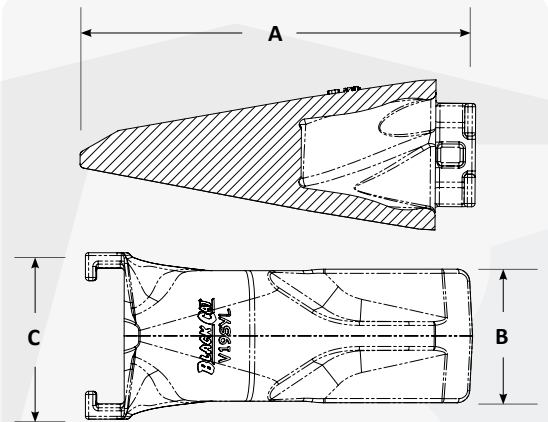

www.blackcatwearparts.com sales@blackcatwearparts.com Toll Free: 1.800.661.6666 T: 780.465.6666 F: 780.465.9595

Caterpillar® and other identities and/or trademarks referred to in this publication are the registered marks of the entities noted herein. The use of any trademarks of others than Black Cat Wear Parts Ltd. are solely and exclusively for identification, informational, comparative, and descriptive purposes. Black Cat Wear Parts Ltd. is not affiliated with any owner of such registered marks and does not make, use, or sell any products manufactured by any such entity identified in this publication.

227.0422