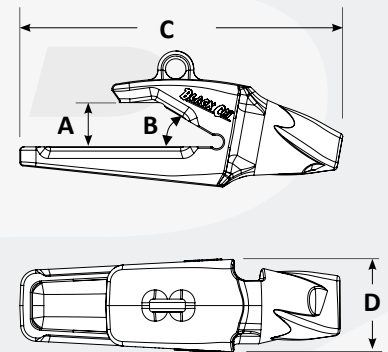

Super V[®]

for Applications on ESCO[®] Replacement

Super V[®] Adapters

Part Number	Weight	A	B	C	D	Pin
833-V13	2.1 lbs	0.63"	30.0°	5.75"	1.91"	V17PN
833-V17	3.7 lbs	0.75"	30.0°	6.89"	2.19"	
8842-V17	5.3 lbs	1.00"	23.0°	8.58"	2.11"	
833-V19	7.5 lbs	1.00"-1.25"	30.0°	8.86"	2.95"	V23PN
5854-V19	7.5 lbs	1.00"	30.0°	10.27"	2.84"	
5849-V23	12.6 lbs	1.25"	30.0°	11.50"	3.53"	
5849-V29	17.4 lbs	1.25"	30.0°	12.61"	3.50"	V29PN
5850-V29	16.8 lbs	1.60"	30.0°	12.61"	3.50"	
5855-V33	24.6 lbs	1.50"	30.0°	14.17"	3.99"	V33PN
5856-V39	33.8 lbs	2.00"	30.0°	15.80"	4.44"	V39PN
850-V39	42.1 lbs	1.50"	30.0°	16.50"	4.13"	V39PN
5856-V43	48.6 lbs	2.00"	30.0°	17.15"	5.27"	V43PN
5857-V51	61.6 lbs	2.50"	30.0°	18.77"	5.42"	V51PN
5898-V61	120.5 lbs	3.25"	30.0°	25.05"	6.05"	V61PN