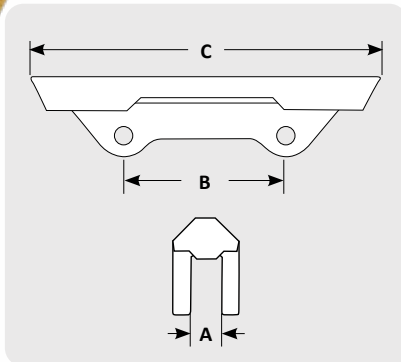

Black Cat Sidebar Protectors for Hensley® Applications

Part #	Description	Pin	Retainer	Weight	A	B	C
VS40	Side Protectors - Bolt On	1X4-1/2 Plow Bolt	Cone nut	48.0 lbs	3.62"	7.20"	17.33"
VS50		1X5 Plow Bolt	Cone nut	85.1 lbs	4.09"	9.09"	21.62"
VS450	Side Protectors - Pin On	VSP2-SL	VSR3-SL	43.7 lbs	N/A	13.50"	30.34"
VS500		VSP3-SL	VSR3-SL	67.5 lbs	N/A	16.00"	32.88"
VS550		VSP3-SL	VSR3-SL	86.6 lbs	N/A	17.13"	35.75"
VS450EXT	Side Protectors - Pin On Extension	VSP2-SL	VSR3-SL	27.3 lbs	-	N/A	21.04"
VSMWN	Side Protectors - Mount	N/A	N/A	4.7 lbs	N/A	-	-
VSM100WN		N/A	N/A	11.4 lbs	1.06"	-	-
VSM125WN		N/A	N/A	11.1 lbs	1.31"	-	-
VSM150WN		N/A	N/A	12.9 lbs	1.56"	-	-
VSM175WN		N/A	N/A	12.1 lbs	1.84"	-	-
VSM200WN		N/A	N/A	11.1 lbs	2.06"	-	-
VSM250WN		N/A	N/A	13.2 lbs	2.56"	-	-

T380110

Black Cat Sidebar Protectors for Deere® and Komatsu® Applications

Part #	Description	Pin	Retainer	Weight	A	B	C
T210715	Side Protectors - Bolt On - 844	1-1/4x4 Hex bolt	Nut	89.6 lbs	1.12"	14.96"	32.20"
T380110	Side Protectors - Bolt On - 824	1-1/4x4-1/2 Hex bolt	Nut	41.4 lbs	1.12"	5.22"	17.91"
4277013611	Side Protectors - Bolt On - PC600/700	1957871360	N/A	66.2 lbs	2.00"	11.81"	25.39"