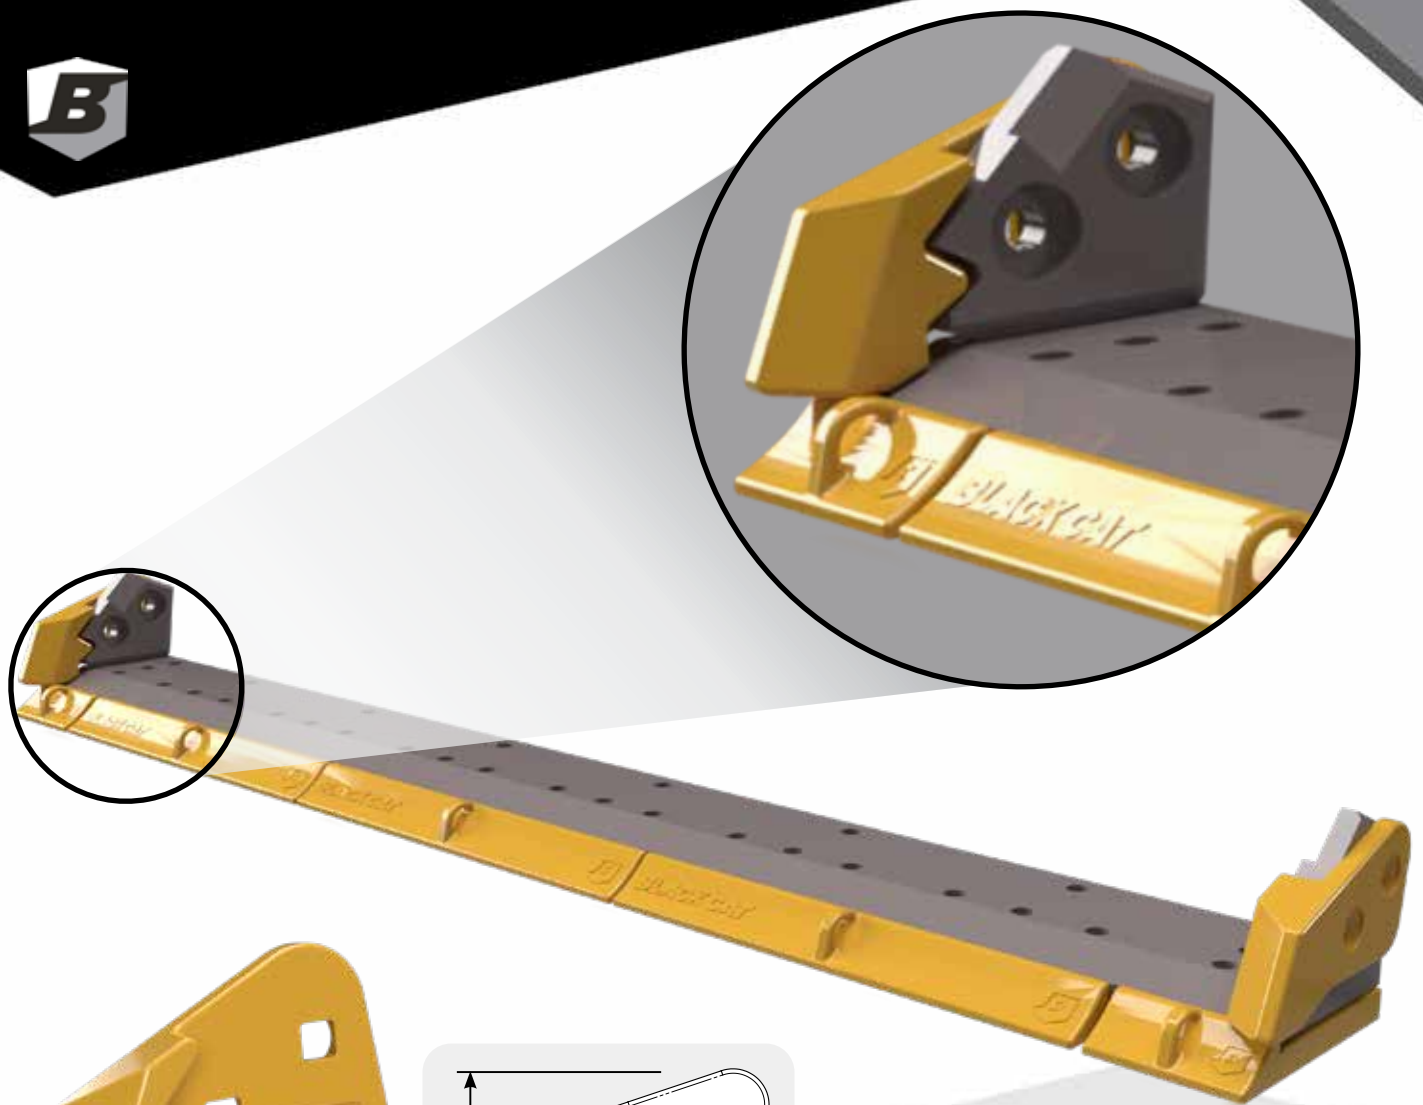

### Black Cat Sidebar Protectors for Deere® and Komatsu® Applications

Part #	Description	Pin	Retainer	Weight	A	B	C
T210715	Side Protectors - Bolt On - 844	1-1/4x4 Hex bolt	Nut	89.6 lbs	1.12"	14.96"	32.20"
T380110	Side Protectors - Bolt On - 824	1-1/4x4-1/2 Hex bolt	Nut	41.4 lbs	1.12"	5.22"	17.91"
4277013611	Side Protectors - Bolt On - PC600/700	1957871360	N/A	66.2 lbs	2.00"	11.81"	25.39"