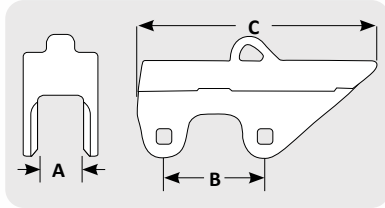

VS40

Black Cat Sidebar Protectors for Hensley® Applications

Part #	Description	Pin	Retainer	Weight	A	B	C
VS40	Side Protectors - Bolt On	1X4-1/2 Plow Bolt	Cone nut	48.0 lbs	3.62"	7.20"	17.33"
VS50		1X5 Plow Bolt	Cone nut	85.1 lbs	4.09"	9.09"	21.62"
VS450	Side Protectors - Pin On	VSP2-SL	VSR3-SL	43.7 lbs	N/A	13.50"	30.34"
VS500		VSP3-SL	VSR3-SL	67.5 lbs	N/A	16.00"	32.88"
VS550		VSP3-SL	VSR3-SL	86.6 lbs	N/A	17.13"	35.75"
VS450EXT	Side Protectors - Pin On Extension	VSP2-SL	VSR3-SL	27.3 lbs	-	N/A	21.04"
VSMWN	Side Protectors - Mount	N/A	N/A	4.7 lbs	N/A	-	-
VSM100WN		N/A	N/A	11.4 lbs	1.06"	-	-
VSM125WN		N/A	N/A	11.1 lbs	1.31"	-	-
VSM150WN		N/A	N/A	12.9 lbs	1.56"	-	-
VSM175WN		N/A	N/A	12.1 lbs	1.84"	-	-
VSM200WN		N/A	N/A	11.1 lbs	2.06"	-	-
VSM250WN		N/A	N/A	13.2 lbs	2.56"	-	-

Black Cat Sidebar Protectors for Deere® and Komatsu® Applications

Part #	Description	Pin	Retainer	Weight	A	B	C
T210715	Side Protectors - Bolt On - 844	1-1/4x4 Hex bolt	Nut	89.6 lbs	1.12"	14.96"	32.20"
T380110	Side Protectors - Bolt On - 824	1-1/4x4-1/2 Hex bolt	Nut	41.4 lbs	1.12"	5.22"	17.91"
4277013611	Side Protectors - Bolt On - PC600/700	1957871360	N/A	66.2 lbs	2.00"	11.81"	25.39"