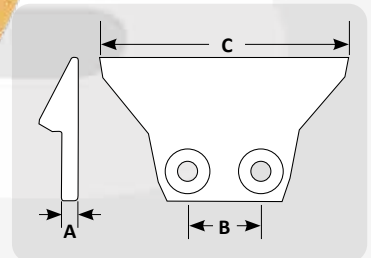

Black Cat Sidebar Protectors for Deere® and Komatsu® Applications

Part #	Description	Pin	Retainer	Weight	A	B	C
T210715	Side Protectors - Bolt On - 844	1-1/4x4 Hex bolt	Nut	89.6 lbs	1.12"	14.96"	32.20"
T380110	Side Protectors - Bolt On - 824	1-1/4x4-1/2 Hex bolt	Nut	41.4 lbs	1.12"	5.22"	17.91"
4277013611	Side Protectors - Bolt On - PC600/700	1957871360	N/A	66.2 lbs	2.00"	11.81"	25.39"