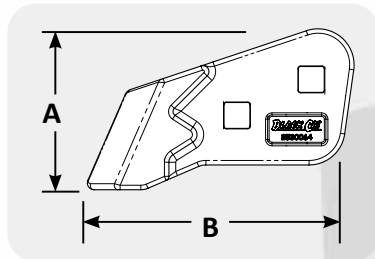

2530061

Corner Guard Protectors

Part #	Description	Model	Fits to corner	Weight	A	B	
253 0060/61	Corner Protectors - Bolt On RH/LH	916-962	6I8310/11	20.5 lbs	8.31"	12.25"	
253 0062/63		938-966	8E5300/01	27.5 lbs	8.19"	13.38"	
173 5426/27		960-980	8E5310/11	30.2 lbs	8.75"	13.0"	
253 0064/65				38.9 lbs	8.94"	15.00"	
173 5428/29				35.8 lbs	9.25"	14.5"	
253 0066/67			966-988	6I8249/50	69.6 lbs	10.38"	17.50"

www.blackcatwearparts.com sales@blackcatwearparts.com Toll Free: 1.800.661.6666 T: 780.465.6666 F: 780.465.9595

Caterpillar® and other identities and/or trademarks referred to in this publication are the registered marks of the entities noted herein. The use of any trademarks of others than Black Cat Wear Parts Ltd. are solely and exclusively for identification, informational, comparative, and descriptive purposes. Black Cat Wear Parts Ltd. is not affiliated with any owner of such registered marks and does not make, use, or sell any products manufactured by any such entity identified in this publication.