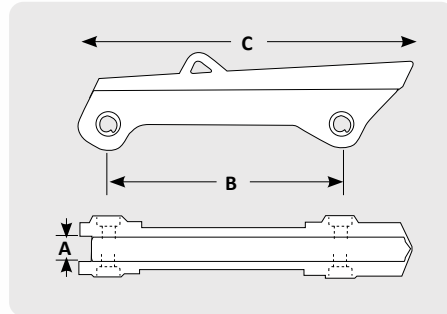

RVJ9J9600

Black Cat Hammerless Protectors for Caterpillar® Applications

Part #	Description	Pin	Converter	Weight	A	B	C
RVJ9J9600	Side Protectors - Hammerless	RVJ350PS	RVJ350C	52.0 lbs	1.30"	10.00"	22.82"
RVJ1U0740		RVC450PS	RVC450C	48.3 lbs	2.09"	11.50"	23.54"
RVJ1250800L		RVC500P	RVC500C	147.1 lbs	2.64"	23.63"	33.81"
RVJ1250800R		RVC500P	RVC500C	147.1 lbs	2.64"	23.63"	33.81"

Black Cat Sidebar Protectors for Caterpillar® Applications

Part #	Description	Pin	Retainer	Weight	A	B	C	Shear Block
1358246	Side Protectors - Pin On	1359292	1140359	24.0 lbs	1.13"	9.38"	18.19"	-
3295958		2755982	1320999	39.1 lbs	1.30"	7.87"	19.19"	3302174
1122489		1122490	1320999	40.0 lbs	1.24"	7.94"	17.13"	3302174
3263407		1320998	1320999	37.4 lbs	1.50"	7.87"	19.38"	3302174
9J9600		9J8442	1140359	44.5 lbs	1.37"	10.00"	22.69"	-
1662877		1320998	1320999	40.5 lbs	1.56"	7.88"	18.13"	3302174
1122494		1320998	1320999	77.3 lbs	1.63"	20.56"	37.00"	-
3295955		1321008	1320999	44.1 lbs	2.13"	7.87"	19.40"	3302174
1U0740		1U0739	8E5559	55.6 lbs	2.13"	11.50"	23.81"	-
1U0740HD		1U0739	8E5559	67.2 lbs	2.13"	11.50"	23.81"	-
3295957		3572689	1320999	71.4 lbs	2.55"	11.81"	26.09"	-
1250800		8E4708	4T4707	121.6 lbs	2.75"	23.63"	40.00"	-

* Weld in adapter plates are available for all Cat sidebar protectors