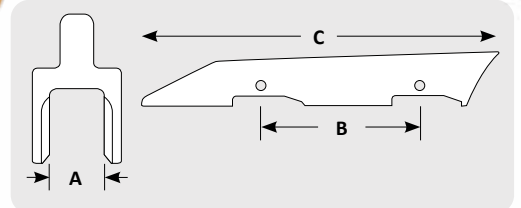

VS450

Black Cat Sidebar Protectors for Hensley® Applications

Part #	Description	Pin	Retainer	Weight	A	B	C
VS40	Side Protectors - Bolt On	1X4-1/2 Plow Bolt	Cone nut	48.0 lbs	3.62"	7.20"	17.33"
VS50		1X5 Plow Bolt	Cone nut	85.1 lbs	4.09"	9.09"	21.62"
VS450	Side Protectors - Pin On	VSP2-SL	VSR3-SL	43.7 lbs	N/A	13.50"	30.34"
VS500		VSP3-SL	VSR3-SL	67.5 lbs	N/A	16.00"	32.88"
VS550		VSP3-SL	VSR3-SL	86.6 lbs	N/A	17.13"	35.75"
VS450EXT	Side Protectors - Pin On Extension	VSP2-SL	VSR3-SL	27.3 lbs	-	N/A	21.04"
VSMWN	Side Protectors - Mount	N/A	N/A	4.7 lbs	N/A	-	-
VSM100WN		N/A	N/A	11.4 lbs	1.06"	-	-
VSM125WN		N/A	N/A	11.1 lbs	1.31"	-	-
VSM150WN		N/A	N/A	12.9 lbs	1.56"	-	-
VSM175WN		N/A	N/A	12.1 lbs	1.84"	-	-
VSM200WN		N/A	N/A	11.1 lbs	2.06"	-	-
VSM250WN		N/A	N/A	13.2 lbs	2.56"	-	-