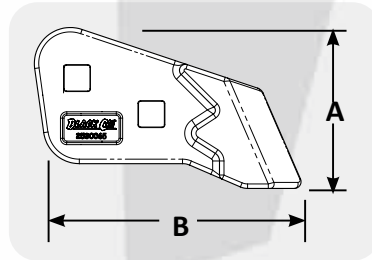

2530061

Corner Guard Protectors

Part #	Description	Model	Fits to corner	Weight	A	B	
253 0060/61	Corner Protectors - Bolt On RH/LH	916-962	6I8310/11	20.5 lbs	8.31"	12.25"	
253 0062/63		938-966	8E5300/01	27.5 lbs	8.19"	13.38"	
173 5426/27		960-980	8E5310/11	30.2 lbs	8.75"	13.0"	
253 0064/65				38.9 lbs	8.94"	15.00"	
173 5428/29				35.8 lbs	9.25"	14.5"	
253 0066/67			966-988	6I8249/50	69.6 lbs	10.38"	17.50"

www.blackcatwearparts.com sales@blackcatwearparts.com Toll Free: 1.800.661.6666 T: 780.465.6666 F: 780.465.9595

Caterpillar® and other identities and/or trademarks referred to in this publication are the registered marks of the entities noted herein. The use of any trademarks of others than Black Cat Wear Parts Ltd. are solely and exclusively for identification, informational, comparative, and descriptive purposes. Black Cat Wear Parts Ltd. is not affiliated with any owner of such registered marks and does not make, use, or sell any products manufactured by any such entity identified in this publication.