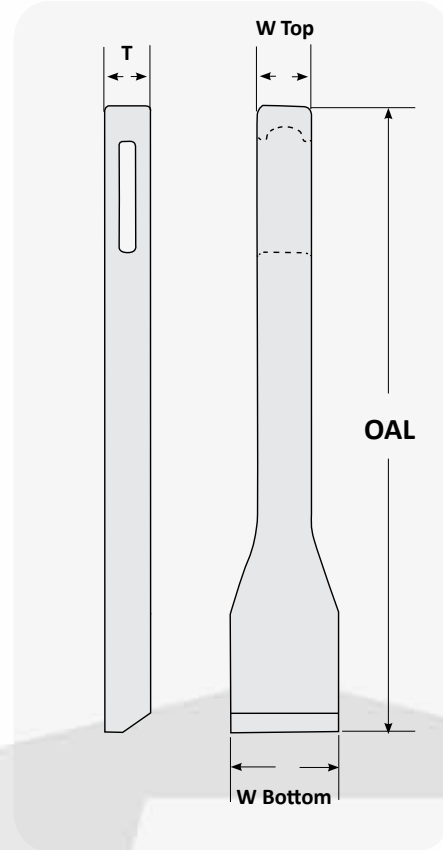

SHOVEL LATCH BARS

Latch Bar

Model	Part Number	Weight	OAL	T	W Top	W Bottom
4100	12N595D3	1,063 lbs	80.63"	5.50"	8.00"	12.00"
	12N595D2	1,146 lbs	85.50"			
	12N595D1	1,175 lbs	87.53"			

Model	Part Number	Weight	OAL	T	W Top	W Bottom
2800	12N617D3	717 lbs	59.50"	5.00"	8.00"	12.00"
	12N617D4	825 lbs	69.00"			
	12N617D2	845 lbs	70.75"			
	12N617D1	865 lbs	74.75"			
	12N617D5	899 lbs	77.75"			