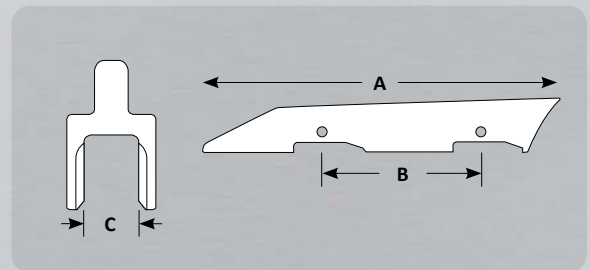

BLACK CAT
WEAR PARTS

SIDEBAR PROTECTORS

Black Cat Sidebar Protectors for Caterpillar® Applications

Part #	Description	Pin	Retainer	Model	Weight	A	B	C	Shear Block
135 8246	Sidebar Protector	135 9292	114 0359	962G,H, 972G,H, 980G,H	24.0 lbs	18.19"	9.38"	1.13"	-
329 5958	Sidebar Protector	275 5982	132 0999	B, C, CB, D, DB	39.1 lbs	19.19"	7.87"	1.30"	3302174
112 2489	Sidebar Protector	112 2490	132 0999	New B, C, D, S Excavator Buckets	40.0 lbs	17.13"	7.94"	1.38"	3302174
326 3407	Sidebar Protector	132 0998	132 0999	F, TB, UB, VB, HB	37.4 lbs	19.38"	7.87"	1.50"	3302174
9J9600	Sidebar Protector	135 9350	114 0359	980, 988, D8, D9	44.5 lbs	22.69"	10.00"	1.50"	-
166 2877	Sidebar Protector	132 0998	132 0999	New E, F, G, H, V Excavator Buckets	40.5 lbs	18.13"	7.88"	1.56"	3302174
112 2494	Sidebar Protector	132 0998	132 0999	New E, F, G, H Excavator Buckets	77.3 lbs	37.00"	20.56"	1.63"	-
329 5955	Sidebar Protector	132 1008	132 0999	VB2, WB2, HB2	44.1 lbs	19.40"	7.87"	2.13"	3302174
1U0740	Sidebar Protector	1U0739	8E5559	990, 992, 300 Series, 5080	55.6 lbs	23.81"	11.50"	2.13"	-
1U0740HD	Sidebar Protector	1U0739	8E5559	992C, D, G, 990	67.2 lbs	23.81"	11.50"	2.13"	-
329 5957	Sidebar Protector	357 2689	132 0999	JC	71.4 lbs	26.09"	11.81"	2.55"	-
125 0800	Sidebar Protector	8E4708	4T4707	994, D10, D11, 5080	121.6 lbs	40.00"	23.63"	2.75"	-