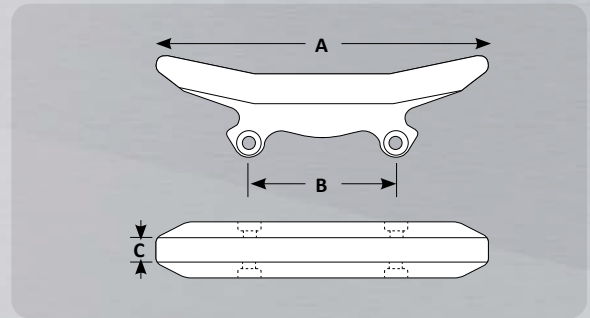

BLACK CAT
WEAR PARTS

SIDEBAR PROTECTORS

Black Cat Sidebar Protectors for Caterpillar® Applications

Part #	Description	Pin	Retainer	Model	Weight	A	B	C	Shear Block
135 8246	Sidebar Protector	135 9292	114 0359	962G,H, 972G,H, 980G,H	24.0 lbs	18.19"	9.38"	1.13"	-
329 5958	Sidebar Protector	275 5982	132 0999	B, C, CB, D, DB	39.1 lbs	19.19"	7.87"	1.30"	3302174
112 2489	Sidebar Protector	112 2490	132 0999	New B, C, D, S Excavator Buckets	40.0 lbs	17.13"	7.94"	1.38"	3302174
326 3407	Sidebar Protector	132 0998	132 0999	F, TB, UB, VB, HB	37.4 lbs	19.38"	7.87"	1.50"	3302174
9J9600	Sidebar Protector	135 9350	114 0359	980, 988, D8, D9	44.5 lbs	22.69"	10.00"	1.50"	-
166 2877	Sidebar Protector	132 0998	132 0999	New E, F, G, H, V Excavator Buckets	40.5 lbs	18.13"	7.88"	1.56"	3302174
112 2494	Sidebar Protector	132 0998	132 0999	New E, F, G, H Excavator Buckets	77.3 lbs	37.00"	20.56"	1.63"	-
329 5955	Sidebar Protector	132 1008	132 0999	VB2, WB2, HB2	44.1 lbs	19.40"	7.87"	2.13"	3302174
1U0740	Sidebar Protector	1U0739	8E5559	990, 992, 300 Series, 5080	55.6 lbs	23.81"	11.50"	2.13"	-
1U0740HD	Sidebar Protector	1U0739	8E5559	992C, D, G, 990	67.2 lbs	23.81"	11.50"	2.13"	-
329 5957	Sidebar Protector	357 2689	132 0999	JC	71.4 lbs	26.09"	11.81"	2.55"	-
125 0800	Sidebar Protector	8E4708	4T4707	994, D10, D11, 5080	121.6 lbs	40.00"	23.63"	2.75"	-

* Weld in adapter plates are available for all Cat sidebar protectors

Universal Sidebar Protectors

Part #	Description	Pin	Retainer	Model	Weight	A	B	C
VS450	Vertical Shroud	VSP2-SL	VSR3-SL	Universal	43.7 lbs	30.34"	13.50"	N/A
VS450EXT	Vertical Shroud Extension	VSP2-SL	VSR3-SL	Universal	27.3 lbs	21.04"	N/A	-
VS500	Vertical Shroud	VSP3-SL	VSR3-SL	Universal	67.5 lbs	32.88"	16.00"	N/A
VS550	Vertical Shroud	VSP3-SL	VSR3-SL	Universal	86.6 lbs	35.75"	17.13"	N/A
VSMWN	Vertical Shroud Mount	N/A	N/A	Universal	4.7 lbs	-	-	N/A
VSM100WN	Vertical Shroud Mount	N/A	N/A	Universal	11.4 lbs	-	-	1.06"
VSM125WN	Vertical Shroud Mount	N/A	N/A	Universal	11.1 lbs	-	-	1.31"
VSM150WN	Vertical Shroud Mount	N/A	N/A	Universal	12.9 lbs	-	-	1.56"
VSM175WN	Vertical Shroud Mount	N/A	N/A	Universal	12.1 lbs	-	-	1.84"
VSM200WN	Vertical Shroud Mount	N/A	N/A	Universal	11.1 lbs	-	-	2.06"
VSM250WN	Vertical Shroud Mount	N/A	N/A	Universal	13.2 lbs	-	-	2.56"

945.0817

ACCESSORIES

www.BlackCatWearParts.com sales@blackcatwearparts.com Toll Free: 1.800.661.6666 T: 780.465.6666 F: 780.465.9595

Caterpillar® and other identities and/or trademarks referred to in this publication are the registered marks of the entities noted herein. The use of any trademarks of others than Black Cat Blades Ltd. are solely and exclusively for identification, informational, comparative, and descriptive purposes. Black Cat Blades Ltd. is not affiliated with any owner of such registered marks and does not make, use, or sell any products manufactured by any such entity identified in this publication.