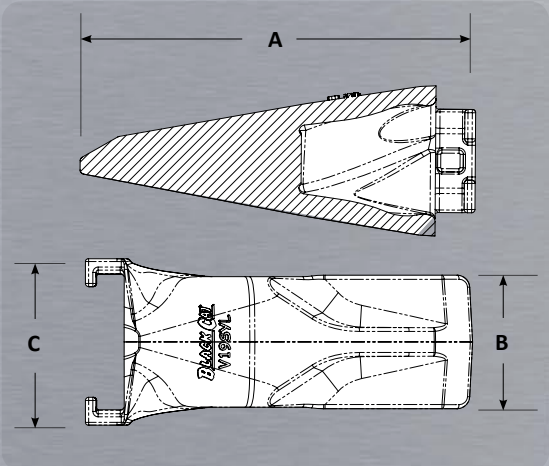

BLACK CAT
WEAR PARTS

TEETH & ADAPTERS

for Esco® Super V® Replacement

Super V® Adapters

Part Number	Weight	A	B	C	D	Pin
833-V17	3.7 lbs	-	30.0°	6.89"	2.19"	V17PN
833-V19	7.5 lbs	-	30.0°	8.86"	2.95"	V23PN
5849-V23	12.6 lbs	1.29"	30.0°	11.50"	3.53"	
5849-V29	17.4 lbs	1.32"	30.0°	12.61"	3.50"	V29PN
5850-V29	16.8 lbs	1.61"	30.0°	12.61"	3.50"	
5855-V33	24.6 lbs	1.61"	30.0°	14.17"	3.99"	V33PN
5856-V39	33.8 lbs	2.05"	30.0°	15.80"	4.44"	V39PN
850-V39	42.1 lbs	1.69"	28.0°	16.50"	4.13"	V39PN
5856-V43	48.6 lbs	2.05"	30.0°	17.15"	5.27"	V43PN
5857-V51	61.6 lbs	2.60"	30.0°	18.77"	5.42"	V51PN
5898-V61	120.5 lbs	3.30"	30.0°	25.05"	6.05"	V61PN

Super V® Teeth

Part Number	Description	Weight	A	B	C
V17TYL	TYL	2.5 lbs	6.02"	1.94"	2.63"
V19SYL	SYL	4.9 lbs	7.24"	2.50"	3.11"
V23SYL	SYL	7.2 lbs	8.18"	3.01"	3.98"
V23S5F	Flare	8.8 lbs	8.20"		4.97"
V23VY	Tiger	6.2 lbs	8.49"		3.58"
V23TVY	Twin	7.4 lbs	8.72"		3.53"
V29S6F	Flare	13.0 lbs	10.12"	3.54"	6.03"
V29SYL	SYL	10.2 lbs	9.37"		3.80"
V29VY	Tiger	8.5 lbs	10.56"		3.76"
V29TVY	Twin	9.9 lbs	10.43"		4.21"
V33E	Extra	18.0 lbs	12.00"	4.01"	4.26"
V33S7F	Flare	19.2 lbs	11.22"		7.06"
V33SYL	SYL	15.0 lbs	10.35"		4.26"
V33VY	Tiger	11.9 lbs	11.52"		4.26"
V33TVY	Twin	13.9 lbs	11.50"		4.26"
V39S8F	Flare	28.4 lbs	12.34"	4.76"	8.03"
V39SYL	SYL	21.0 lbs	11.52"		4.80"
V39VY	Tiger	17.2 lbs	13.03"		4.81"
V39TVY	Twin	19.6 lbs	12.97"		5.08"
V43E	Extra	34.0 lbs	14.80"	5.03"	5.34"
V43S9F	Flare	39.4 lbs	13.86"		9.02"
V43SDX	SDX	32.0 lbs	13.02"		5.90"
V43SYL	SYL	28.2 lbs	12.72"		5.34"
V43VY	Tiger	24.0 lbs	14.27"		5.34"
V43TVY	Twin	28.0 lbs	14.31"		5.35"
V51S10F	Flare	49.7 lbs	15.36"	5.51"	10.07"
V51SYL	SYL	35.2 lbs	13.69"		5.91"
V59SYL	SYL	44.9 lbs	13.93"	6.14"	6.80"
V61AG	Loader	76.3 lbs	16.76"	6.88"	7.81"
V61SYL	SYL	53.8 lbs	15.96"		6.59"
V71ADHL	Loader	189.6 lbs	21.11"	9.00"	6.30"