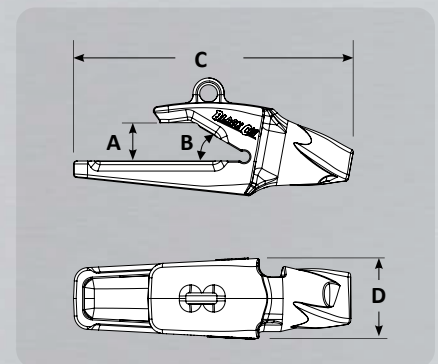

BLACK CAT
WEAR PARTS

TEETH & ADAPTERS

for Esco® Super V® Replacement

Super V® Adapters

Part Number	Weight	A	B	C	D	Pin
833-V17	3.7 lbs	-	30.0°	6.89"	2.19"	V17PN
833-V19	7.5 lbs	-	30.0°	8.86"	2.95"	V23PN
5849-V23	12.6 lbs	1.29"	30.0°	11.50"	3.53"	
5849-V29	17.4 lbs	1.32"	30.0°	12.61"	3.50"	V29PN
5850-V29	16.8 lbs	1.61"	30.0°	12.61"	3.50"	
5855-V33	24.6 lbs	1.61"	30.0°	14.17"	3.99"	V33PN
5856-V39	33.8 lbs	2.05"	30.0°	15.80"	4.44"	V39PN
850-V39	42.1 lbs	1.69"	28.0°	16.50"	4.13"	V39PN
5856-V43	48.6 lbs	2.05"	30.0°	17.15"	5.27"	V43PN
5857-V51	61.6 lbs	2.60"	30.0°	18.77"	5.42"	V51PN
5898-V61	120.5 lbs	3.30"	30.0°	25.05"	6.05"	V61PN

Super V® Teeth

Part Number	Description	Weight	A	B	C
V17TYL	TYL	2.5 lbs	6.02"	1.94"	2.63"
V19SYL	SYL	4.9 lbs	7.24"	2.50"	3.11"
V23SYL	SYL	7.2 lbs	8.18"	3.01"	3.98"
V23S5F	Flare	8.8 lbs	8.20"		4.97"
V23VY	Tiger	6.2 lbs	8.49"		3.58"
V23TVY	Twin	7.4 lbs	8.72"		3.53"
V29S6F	Flare	13.0 lbs	10.12"	3.54"	6.03"
V29SYL	SYL	10.2 lbs	9.37"		3.80"
V29VY	Tiger	8.5 lbs	10.56"		3.76"
V29TVY	Twin	9.9 lbs	10.43"		4.21"
V33E	Extra	18.0 lbs	12.00"	4.01"	4.26"
V33S7F	Flare	19.2 lbs	11.22"		7.06"
V33SYL	SYL	15.0 lbs	10.35"		4.26"
V33VY	Tiger	11.9 lbs	11.52"		4.26"
V33TVY	Twin	13.9 lbs	11.50"		4.26"
V39S8F	Flare	28.4 lbs	12.34"	4.76"	8.03"
V39SYL	SYL	21.0 lbs	11.52"		4.80"
V39VY	Tiger	17.2 lbs	13.03"		4.81"
V39TVY	Twin	19.6 lbs	12.97"		5.08"
V43E	Extra	34.0 lbs	14.80"	5.03"	5.34"
V43S9F	Flare	39.4 lbs	13.86"		9.02"
V43SDX	SDX	32.0 lbs	13.02"		5.90"
V43SYL	SYL	28.2 lbs	12.72"		5.34"
V43VY	Tiger	24.0 lbs	14.27"		5.34"
V43TVY	Twin	28.0 lbs	14.31"		5.35"
V51S10F	Flare	49.7 lbs	15.36"	5.51"	10.07"
V51SYL	SYL	35.2 lbs	13.69"		5.91"
V59SYL	SYL	44.9 lbs	13.93"	6.14"	6.80"
V61AG	Loader	76.3 lbs	16.76"	6.88"	7.81"
V61SYL	SYL	53.8 lbs	15.96"		6.59"
V71ADHL	Loader	189.6 lbs	21.11"	9.00"	6.30"