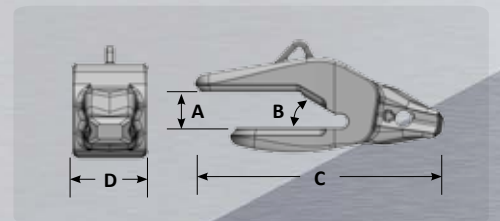

## Adapters

Series	Part Number	Description	Weight	A	B	C	D
<b>350</b>	RV350-150C30	Center	22 lbs	1.53"	30°	12.22"	3.88"
<b>400</b>	RV400-175C30	Center	34 lbs	1.78"	30°	14.00"	4.50"
<b>450</b>	RV450-200C22	Center	50 lbs	2.05"	22.5°	15.91"	5.05"
	RV450-200(L/R)22	RH/LH	51 lbs	2.05"	22.5°	15.91"	5.05"
<b>550</b>	RV450-200C30	Center	49 lbs	2.05"	30°	15.91"	5.05"
	RV550-250C30	Center	69 lbs	2.55"	22.5°	17.89"	5.68"
<b>600</b>	RV550-250C30	Center	67 lbs	2.55"	30°	17.89"	5.68"
	RV600-275C22	Center	109 lbs	2.80"	22.5°	20.80"	6.38"
<b>700</b>	RV600-275(L/R)22	RH/LH	109 lbs	2.80"	22.5°	20.80"	6.38"
	RV700-300C22	Center	161 lbs	3.05"	22.5°	23.50"	7.00"
<b>1000</b>	RV700-300(L/R)22	RH/LH	159 lbs	3.05"	22.5°	23.50"	7.00"
	RVM1000-350C22	Center	211 lbs	3.55"	22.5°	25.90"	7.75"
<b>1500</b>	RVM1000-350C30	Center	204 lbs	3.55"	30°	25.90"	7.75"
	RVM1000-350E30	Split Leg	209 lbs	3.55"	30°	25.90"	7.75"
	RVM1500-400C22	Center	267 lbs	4.06"	22.5°	28.41"	8.50"
<b>2500</b>	RVM1500-400C30	Center	258 lbs	4.06"	30°	28.41"	8.50"
	RVM1500-400E30	Split Leg	268 lbs	4.06"	30°	28.41"	8.50"
	RVM2500-475C30	Center	326 lbs	4.84"	30°	30.60"	9.25"
<b>3500</b>	RVM2500-475E30	Split Leg	329 lbs	4.84"	30°	30.60"	9.25"
	RVM3500-550C30	Center	402 lbs	5.59"	30°	33.04"	12.58"
	RVM3500-550(L/R)30	RH/LH	858 lbs	-	30°	38.35"	-

# REVOLUTION

BLACK CAT HAMMERLESS PATENTED TECHNOLOGY

- Fully Stabilized Nose & Pocket
- Hammerless Pin for Safe & Easy Installation
- More Details on Reverse

275.0717

TEETH & ADAPTERS - REVOLUTION

www.BlackCatWearParts.com sales@blackcatwearparts.com Toll Free: 1.800.661.6666 T: 780.465.6666 F: 780.465.9595