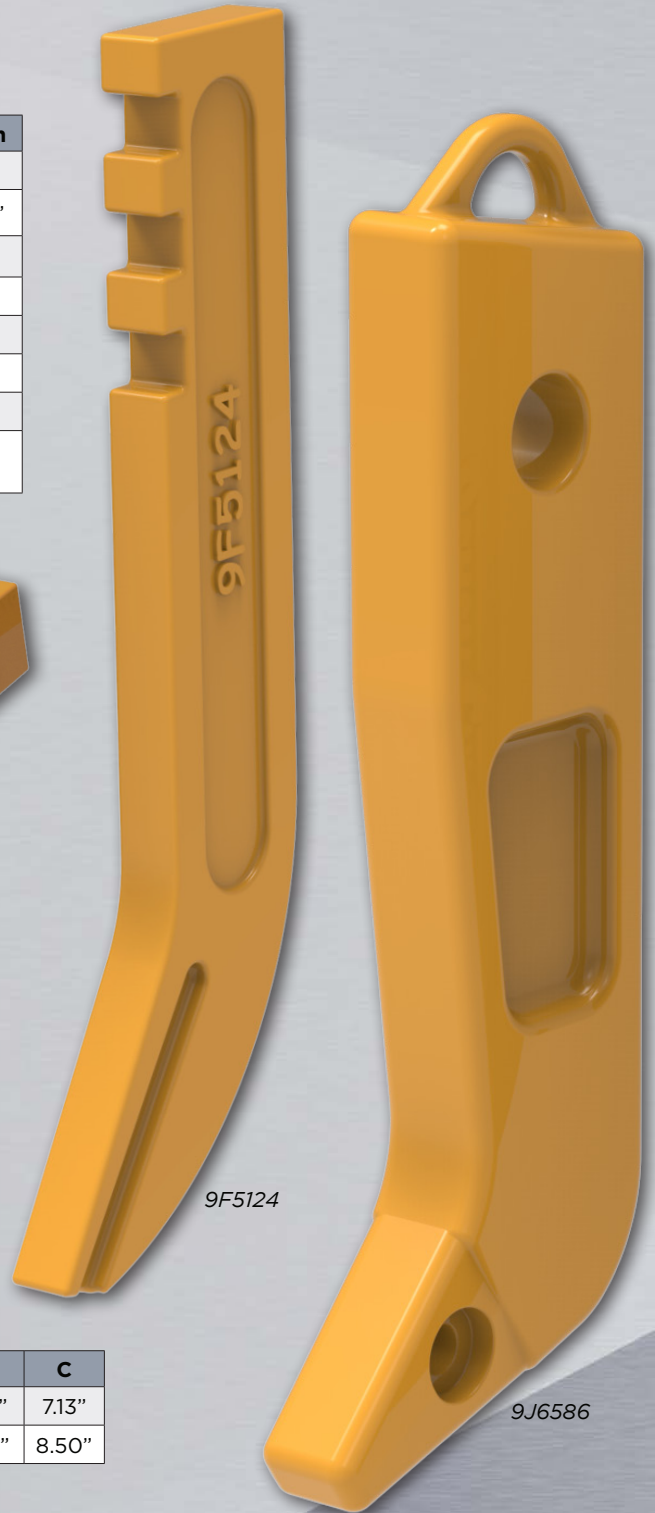

Scarifier Shanks

Part #	Description	Weight	Thickness	Width	Length
101	Universal	12.6 lbs	1.00"	3.00"	17.25"
104	Universal	14.5 lbs	1.00"	3.00"	20.00"
5B6251	Rear Notch	9.5 lbs	1.00"	2.50"	15.13"
9F5124	Front Notch	12.6 lbs	1.00"	3.00"	17.25"
9F5124BS	Rear Notch	12.6 lbs	1.00"	3.00"	17.25"
8110	Front Notch	13.9 lbs	0.94"	3.00"	16.94"
H920-23	Front Notch	6.6 lbs	0.72"	2.50"	13.56"
5K1459	Universal Scarifier Pin	0.6 lbs	0.69"	1.00"	4.50"

6Y5230LP

6Y5230

9F5124

9J6586

Scarifier Tips

Part #	Description	Model or Family	Weight	A	B	C
6Y5230	Scarifier	Replaces 2D5572	3.4 lbs	1.44"	1.91"	7.13"
6Y5230LP	Long Scarifier	Replaces 2D5572	3.8 lbs	1.90"	1.87"	8.50"

Ripper Shanks

Part #	Description	Model or Family	Weight	Thickness	Width	Length
9J6586	R300 Nose	Cat® 12, 14, 120, 130, 140, 143, 160, 163	63.7 lbs	2.25"	5.38"	21.34"
T211749	R300 Nose	JD® 670, 672, 770, 772, 870, 872	77.8 lbs	2.25"	5.38"	24.39"
1380797	R350 Nose	Cat® 16, 24	122.6 lbs	2.92"	6.87"	28.40"
9934	9937 Nose	Champion® & Volvo® graders	64.8 lbs	1.77"	8.55"	23.51"

6Y0352

6Y0359

9937

Ripper Teeth

Part #	Description	Model or Family	Weight	A	B	C
6Y0309	R300 Penetration	Cat® 12, 14, 120, 130, 140, 143, 160, 163 JD® 670, 672, 770, 772, 870, 872	12.3 lbs	4.19"	3.31"	11.50"
6Y0359	R350 Penetration	Cat® 16, 24	28.0 lbs	5.81"	4.75"	14.13"
6Y0352	R350 Centerline		26.0 lbs	5.82"	4.73"	14.00"
9937	Ripper Tooth	Champion® and Volvo® Graders	7.3 lbs	3.66"	2.62"	8.98"
22R10	Non Centerline Rib	Esco® 22R Rippers	8.5 lbs	3.64"	3.35"	10.66"