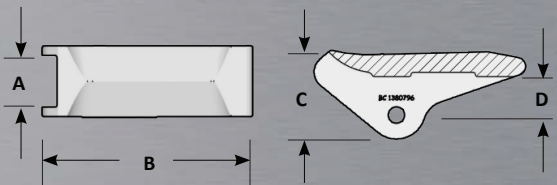

6Y0352

6Y0359

9937

Ripper Teeth

Part #	Description	Model or Family	Weight	A	B	C
6Y0309	R300 Penetration	Cat® 12, 14, 120, 130, 140, 143, 160, 163 JD® 670, 672, 770, 772, 870, 872	12.3 lbs	4.19"	3.31"	11.50"
6Y0359	R350 Penetration	Cat® 16, 24	28.0 lbs	5.81"	4.75"	14.13"
6Y0352	R350 Centerline		26.0 lbs	5.82"	4.73"	14.00"
9937	Ripper Tooth	Champion® and Volvo® Graders	7.3 lbs	3.66"	2.62"	8.98"
22R10	Non Centerline Rib	Esco® 22R Rippers	8.5 lbs	3.64"	3.35"	10.66"

Ripper Shank Protector

Ripper Replacement Nose

Ripper Shank Protectors

Part #	Description	Model or Family	Weight	A	B	C	D
138 0796	R350 1 Pin Standard Protector	Cat® 16, 24	21.0 lbs	3.05"	12.75"	5.38"	2.31"