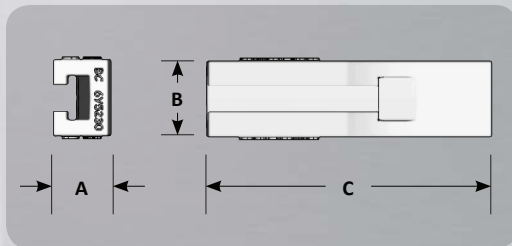

9F5124

9J6586

Scarifier Tips

Part #	Description	Model or Family	Weight	A	B	C
6Y5230	Scarifier	Replaces 2D5572	3.4 lbs	1.44"	1.91"	7.13"
6Y5230LP	Long Scarifier	Replaces 2D5572	3.8 lbs	1.90"	1.87"	8.50"