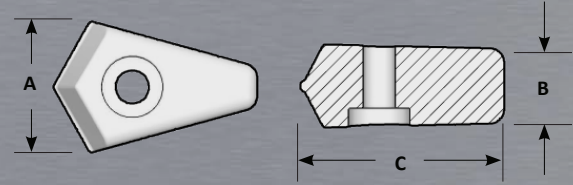

Ripper Replacement Nose