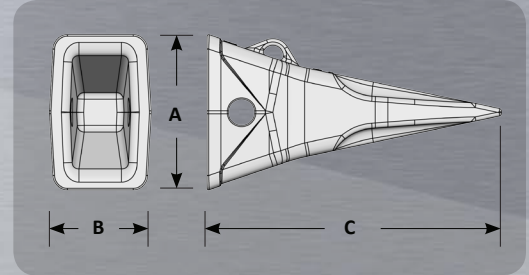

Ripper Shanks

Part #	Description	Model or Family	Weight	Thickness	Width	Length
9J6586	R300 Nose	Cat® 12, 14, 120, 130, 140, 143, 160, 163	63.7 lbs	2.25"	5.38"	21.34"
T211749	R300 Nose	JD® 670, 672, 770, 772, 870, 872	77.8 lbs	2.25"	5.38"	24.39"
1380797	R350 Nose	Cat® 16, 24	122.6 lbs	2.92"	6.87"	28.40"
9934	9937 Nose	Champion® & Volvo® graders	64.8 lbs	1.77"	8.55"	23.51"

6Y0352

6Y0359

9937

Ripper Teeth

Part #	Description	Model or Family	Weight	A	B	C
6Y0309	R300 Penetration	Cat® 12, 14, 120, 130, 140, 143, 160, 163 JD® 670, 672, 770, 772, 870, 872	12.3 lbs	4.19"	3.31"	11.50"
6Y0359	R350 Penetration	Cat® 16, 24	28.0 lbs	5.81"	4.75"	14.13"
6Y0352	R350 Centerline		26.0 lbs	5.82"	4.73"	14.00"
9937	Ripper Tooth	Champion® and Volvo® Graders	7.3 lbs	3.66"	2.62"	8.98"
22R10	Non Centerline Rib	Esco® 22R Rippers	8.5 lbs	3.64"	3.35"	10.66"